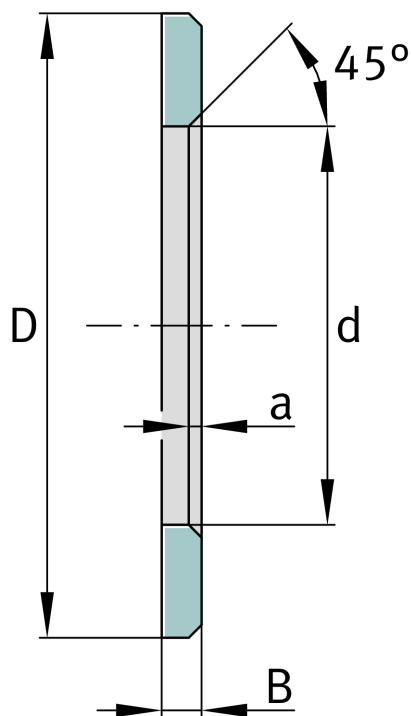


**LS5578**

Bearing washer

Schaeffler ID:  
0000551660000Bearing washers, suitable for AXK and  
K811

## Technical information

**Main Dimensions & Performance Data**

d	55 mm	Bore diameter track washer
D	78 mm	Outside diameter track washer
B	5 mm	Width
	45 °	Chamfer Angle
a <sub>min</sub>	1 mm	Chamfer width
	88.2 g	Weight